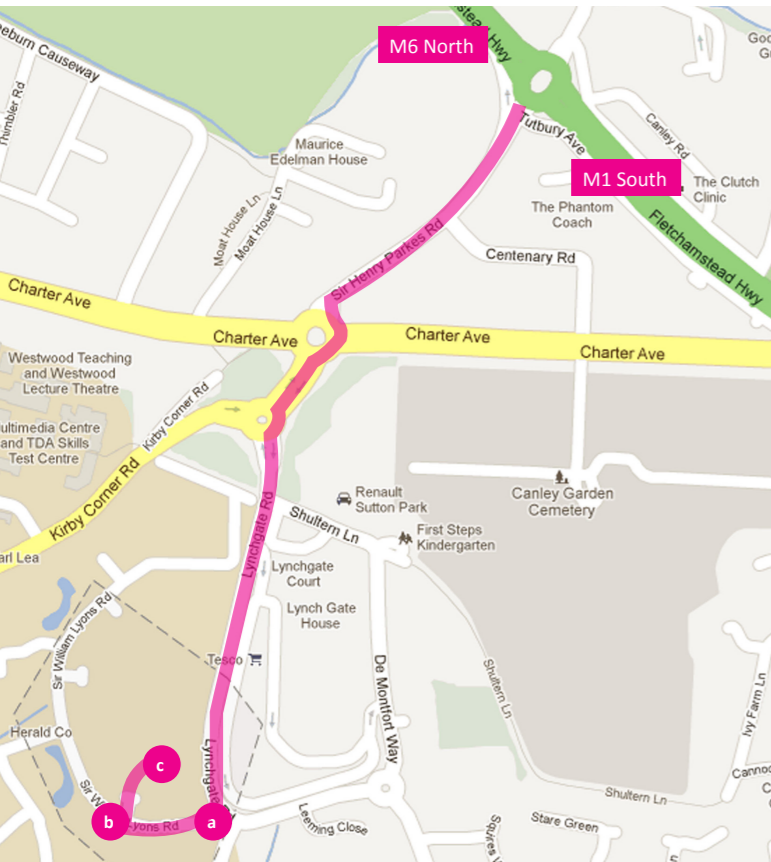

From M6 North and M1 South

a Turn right onto Sir Williams Lyons Road

From M40 and M1 North

b Take the first right

c You have reached HTI

How to find us

By rail: Coventry Train Station is only 4 miles from HTI. The London Euston service runs half hourly with an approximate journey time of 70 minutes. Services to Birmingham International and Birmingham New Street stations are frequent throughout the day. There is a large taxi rank at Coventry station as well as a local and national bus terminal.

By road: **From M1 South**
Exit the M1 at Junction 17 and follow the M45, becoming A45 and follow the signs for Coventry City Centre until you see signs for the Warwick Arts Centre.

From M1 North
Exit the M1 North at Junction 21 and follow signs for the M69 and the A46 signed Warwick/Stratford. Take the A45 and follow signs for the Warwick Arts Centre.

From M6 North
Exit the M6 at Junction 4a signposted M42, NEC, and Birmingham Airport and take the M42 South to exit at Junction 6 signposted A45 Coventry. Follow the A45 signposted Northampton and London until you see signs for the Warwick Arts Centre.

From M40 South
Exit the M40 at Junction 15 and follow the A46 signposted for Coventry. Exit the A46 at the junction signposted University of Warwick and Stoneleigh and follow signs for the Warwick Arts Centre.